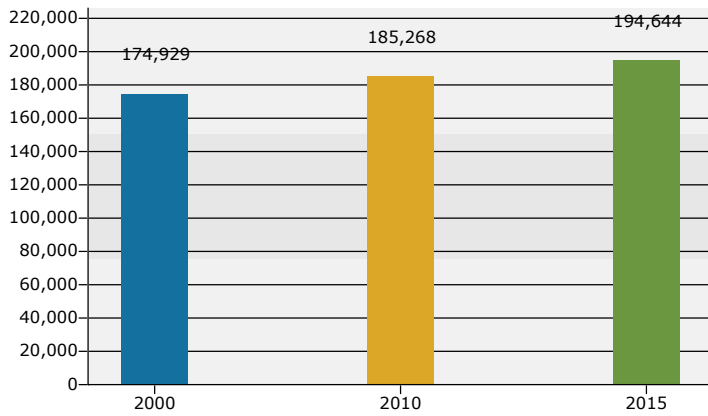

2010 Owner Occupied HUs by Value

2010 Employed 16+ by Occupation

2010 Population by Race

2010 Percent Hispanic Origin: 55.1%

Source: U.S. Bureau of the Census, 2000 Census of Population and Housing. Esri forecasts for 2010 and 2015.

Graphic Profile

4000 W Colfax Ave: 4000 W Colfax Ave, Denver, 80204
 Ring: 5 mile radius

www.businessdecision.info
 Latitude: 39.740287575
 Longitude: -105.0393715

Housholds

2010 Households by Income

2010 Population by Age