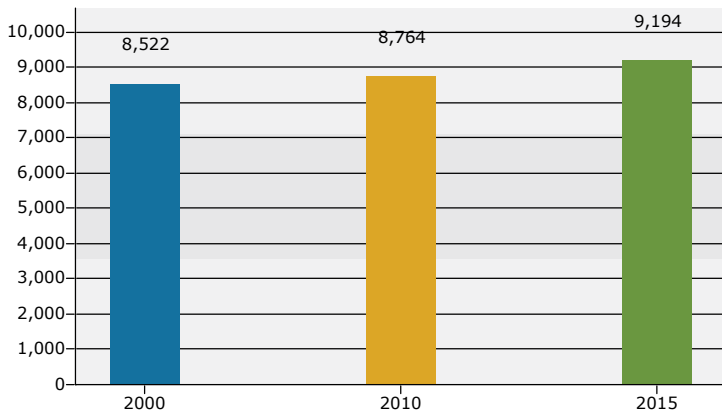

Graphic Profile

4000 W Colfax Ave: 4000 W Colfax Ave, Denver, 80204
 Ring: 1 mile radius

www.businessdecision.info
 Latitude: 39.740287575
 Longitude: -105.0393715

Housholds

2010 Households by Income

2010 Population by Age

2010 Owner Occupied HUs by Value

2010 Employed 16+ by Occupation

2010 Population by Race

2010 Percent Hispanic Origin: 71.8%

Source: U.S. Bureau of the Census, 2000 Census of Population and Housing. Esri forecasts for 2010 and 2015.