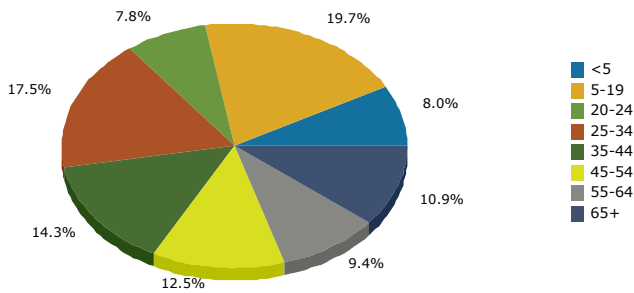

2010 Owner Occupied HUs by Value

2010 Employed 16+ by Occupation

2010 Population by Race

2010 Percent Hispanic Origin: 71.8%

Source: U.S. Bureau of the Census, 2000 Census of Population and Housing. Esri forecasts for 2010 and 2015.

Graphic Profile

4000 W Colfax Ave: 4000 W Colfax Ave, Denver, 80204
 Ring: 3 mile radius

www.businessdecision.info
 Latitude: 39.740287575
 Longitude: -105.0393715

Housholds

2010 Households by Income

2010 Population by Age

2010 Owner Occupied HUs by Value

2010 Employed 16+ by Occupation

2010 Population by Race

2010 Percent Hispanic Origin: 55.1%

Source: U.S. Bureau of the Census, 2000 Census of Population and Housing. Esri forecasts for 2010 and 2015.