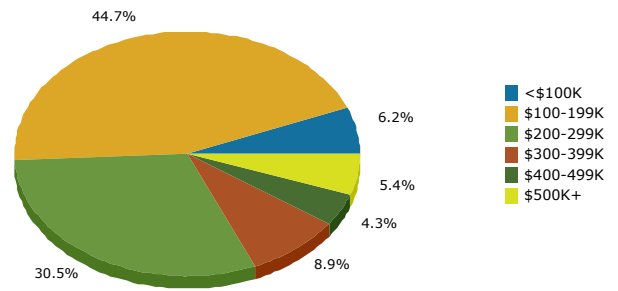

2010 Owner Occupied HUs by Value

2010 Employed 16+ by Occupation

2010 Population by Race

2010 Percent Hispanic Origin: 55.1%

Source: U.S. Bureau of the Census, 2000 Census of Population and Housing. Esri forecasts for 2010 and 2015.

Graphic Profile

4000 W Colfax Ave: 4000 W Colfax Ave, Denver, 80204
 Ring: 5 mile radius

www.businessdecision.info
 Latitude: 39.740287575
 Longitude: -105.0393715

Housholds

2010 Households by Income

2010 Population by Age

2010 Owner Occupied HUs by Value

2010 Employed 16+ by Occupation

2010 Population by Race

2010 Percent Hispanic Origin: 42.6%

Source: U.S. Bureau of the Census, 2000 Census of Population and Housing. Esri forecasts for 2010 and 2015.