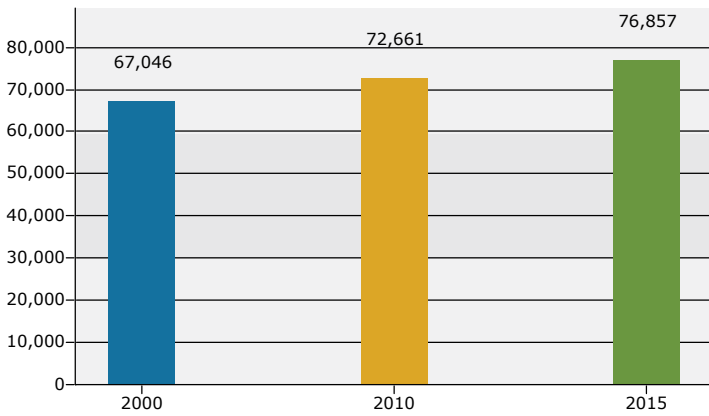

2010 Owner Occupied HUs by Value

2010 Employed 16+ by Occupation

2010 Population by Race

2010 Percent Hispanic Origin: 71.8%

Source: U.S. Bureau of the Census, 2000 Census of Population and Housing. Esri forecasts for 2010 and 2015.

Graphic Profile

4000 W Colfax Ave: 4000 W Colfax Ave, Denver, 80204
 Ring: 3 mile radius

www.businessdecision.info
 Latitude: 39.740287575
 Longitude: -105.0393715

Housholds

2010 Households by Income

2010 Population by Age