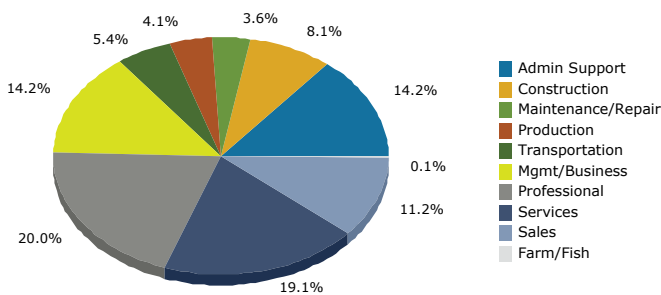

2010 Owner Occupied HUs by Value

2010 Employed 16+ by Occupation

2010 Population by Race

2010 Percent Hispanic Origin: 55.1%

Source: U.S. Bureau of the Census, 2000 Census of Population and Housing. Esri forecasts for 2010 and 2015.

2010 Owner Occupied HUs by Value

2010 Employed 16+ by Occupation

2010 Population by Race

2010 Percent Hispanic Origin: 42.6%

Source: U.S. Bureau of the Census, 2000 Census of Population and Housing. Esri forecasts for 2010 and 2015.