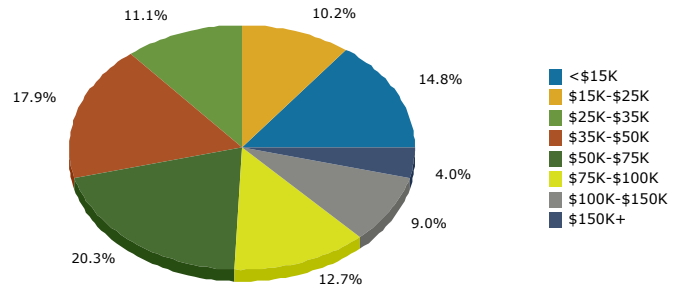

2010 Owner Occupied HUs by Value

2010 Employed 16+ by Occupation

2010 Population by Race

2010 Percent Hispanic Origin: 71.8%

Source: U.S. Bureau of the Census, 2000 Census of Population and Housing. Esri forecasts for 2010 and 2015.

Graphic Profile

4000 W Colfax Ave: 4000 W Colfax Ave, Denver, 80204
 Ring: 3 mile radius

www.businessdecision.info
 Latitude: 39.740287575
 Longitude: -105.0393715

Housholds

2010 Households by Income

2010 Population by Age

2010 Owner Occupied HUs by Value

2010 Employed 16+ by Occupation

2010 Population by Race

2010 Percent Hispanic Origin: 55.1%

Source: U.S. Bureau of the Census, 2000 Census of Population and Housing. Esri forecasts for 2010 and 2015.