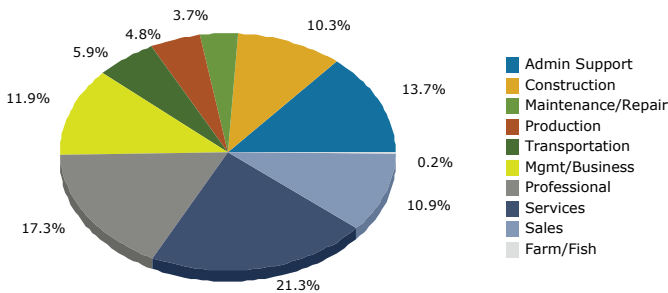

2010 Owner Occupied HUs by Value

2010 Employed 16+ by Occupation

2010 Population by Race

2010 Percent Hispanic Origin: 55.1%

Source: U.S. Bureau of the Census, 2000 Census of Population and Housing. Esri forecasts for 2010 and 2015.