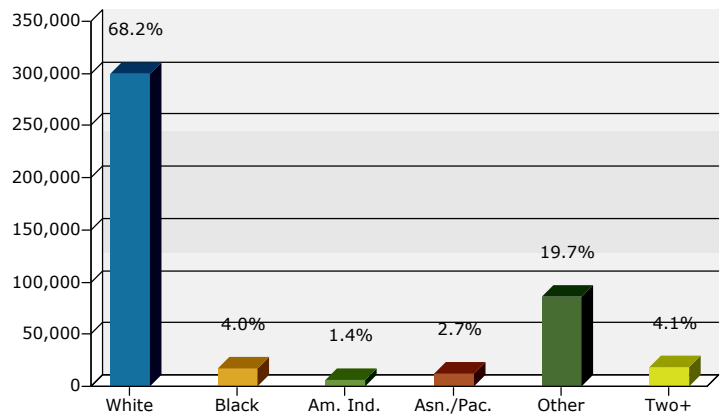

2010 Owner Occupied HUs by Value

2010 Employed 16+ by Occupation

2010 Population by Race

2010 Percent Hispanic Origin: 55.1%

Source: U.S. Bureau of the Census, 2000 Census of Population and Housing. Esri forecasts for 2010 and 2015.

Graphic Profile

4000 W Colfax Ave: 4000 W Colfax Ave, Denver, 80204
 Ring: 5 mile radius

www.businessdecision.info
 Latitude: 39.740287575
 Longitude: -105.0393715

Housholds

2010 Households by Income

2010 Population by Age

2010 Owner Occupied HUs by Value

2010 Employed 16+ by Occupation

2010 Population by Race

2010 Percent Hispanic Origin: 42.6%

Source: U.S. Bureau of the Census, 2000 Census of Population and Housing. Esri forecasts for 2010 and 2015.