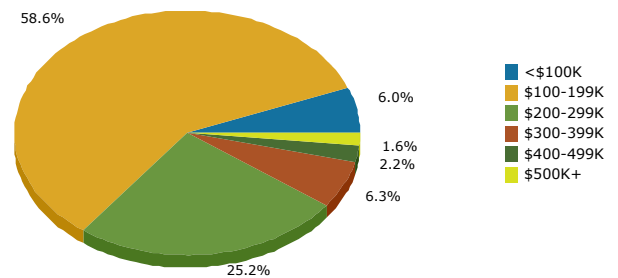

Graphic Profile

4000 W Colfax Ave: 4000 W Colfax Ave, Denver, 80204
 Ring: 1 mile radius

www.businessdecision.info
 Latitude: 39.740287575
 Longitude: -105.0393715

Housholds

2010 Households by Income

2010 Population by Age

2010 Owner Occupied HUs by Value

2010 Employed 16+ by Occupation

2010 Population by Race

2010 Percent Hispanic Origin: 71.8%

Source: U.S. Bureau of the Census, 2000 Census of Population and Housing. Esri forecasts for 2010 and 2015.