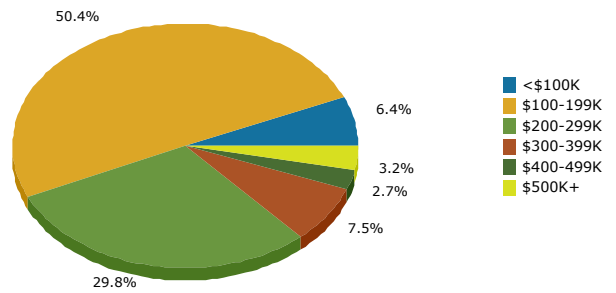

2010 Owner Occupied HUs by Value

2010 Employed 16+ by Occupation

2010 Population by Race

2010 Percent Hispanic Origin: 71.8%

Source: U.S. Bureau of the Census, 2000 Census of Population and Housing. Esri forecasts for 2010 and 2015.

Graphic Profile

4000 W Colfax Ave: 4000 W Colfax Ave, Denver, 80204
 Ring: 3 mile radius

www.businessdecision.info
 Latitude: 39.740287575
 Longitude: -105.0393715

Housholds

2010 Households by Income

2010 Population by Age

2010 Owner Occupied HUs by Value

2010 Employed 16+ by Occupation

2010 Population by Race

2010 Percent Hispanic Origin: 55.1%

Source: U.S. Bureau of the Census, 2000 Census of Population and Housing. Esri forecasts for 2010 and 2015.