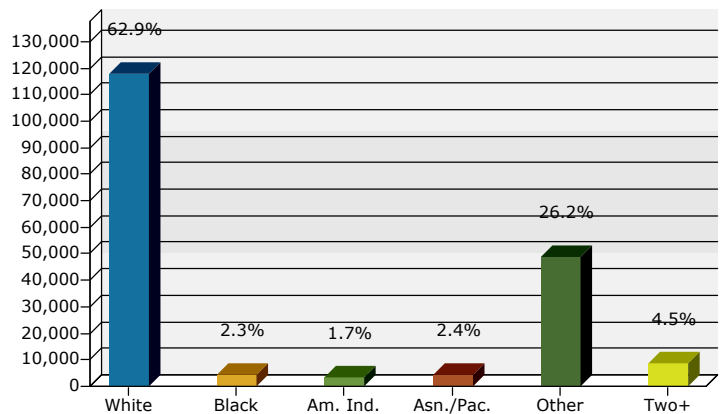

2010 Owner Occupied HUs by Value

2010 Employed 16+ by Occupation

2010 Population by Race

2010 Percent Hispanic Origin: 71.8%

Source: U.S. Bureau of the Census, 2000 Census of Population and Housing. Esri forecasts for 2010 and 2015.

Graphic Profile

4000 W Colfax Ave: 4000 W Colfax Ave, Denver, 80204
 Ring: 3 mile radius

www.businessdecision.info
 Latitude: 39.740287575
 Longitude: -105.0393715

Housholds

2010 Households by Income

2010 Population by Age

2010 Owner Occupied HUs by Value

2010 Employed 16+ by Occupation

2010 Population by Race

2010 Percent Hispanic Origin: 55.1%

Source: U.S. Bureau of the Census, 2000 Census of Population and Housing. Esri forecasts for 2010 and 2015.