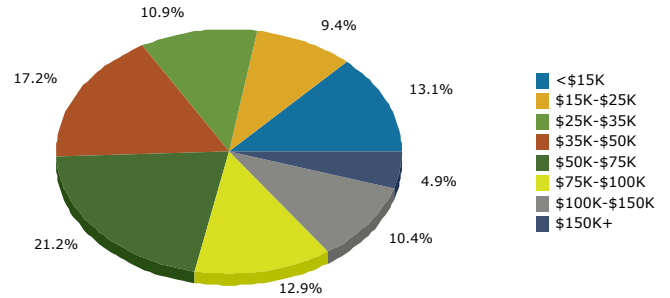

2010 Owner Occupied HUs by Value

2010 Employed 16+ by Occupation

2010 Population by Race

2010 Percent Hispanic Origin: 55.1%

Source: U.S. Bureau of the Census, 2000 Census of Population and Housing. Esri forecasts for 2010 and 2015.

Graphic Profile

4000 W Colfax Ave: 4000 W Colfax Ave, Denver, 80204
 Ring: 5 mile radius

www.businessdecision.info
 Latitude: 39.740287575
 Longitude: -105.0393715

Housholds

2010 Households by Income

2010 Population by Age

2010 Owner Occupied HUs by Value

2010 Employed 16+ by Occupation

2010 Population by Race

2010 Percent Hispanic Origin: 42.6%

Source: U.S. Bureau of the Census, 2000 Census of Population and Housing. Esri forecasts for 2010 and 2015.