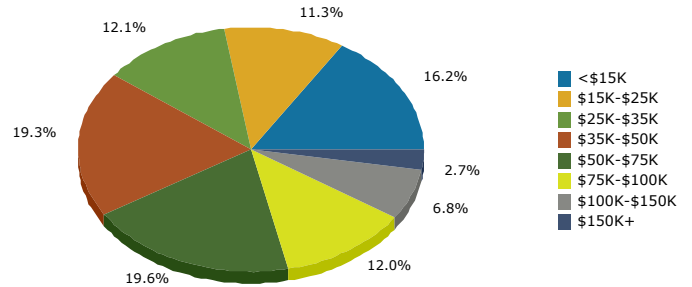

Graphic Profile

4000 W Colfax Ave: 4000 W Colfax Ave, Denver, 80204
 Ring: 1 mile radius

www.businessdecision.info
 Latitude: 39.740287575
 Longitude: -105.0393715

Housholds

2010 Households by Income

2010 Population by Age

2010 Owner Occupied HUs by Value

2010 Employed 16+ by Occupation

2010 Population by Race

2010 Percent Hispanic Origin: 71.8%

Source: U.S. Bureau of the Census, 2000 Census of Population and Housing. Esri forecasts for 2010 and 2015.