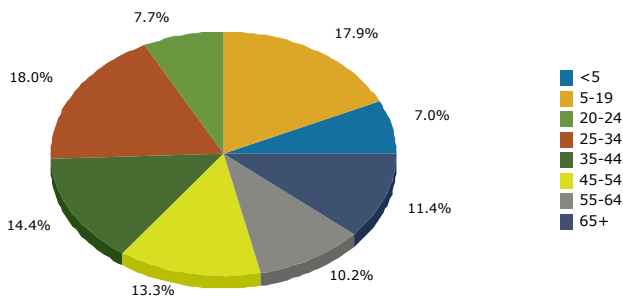

2010 Owner Occupied HUs by Value

2010 Employed 16+ by Occupation

2010 Population by Race

2010 Percent Hispanic Origin: 55.1%

Source: U.S. Bureau of the Census, 2000 Census of Population and Housing. Esri forecasts for 2010 and 2015.

Graphic Profile

4000 W Colfax Ave: 4000 W Colfax Ave, Denver, 80204
 Ring: 5 mile radius

www.businessdecision.info
 Latitude: 39.740287575
 Longitude: -105.0393715

Housholds

2010 Households by Income

2010 Population by Age

2010 Owner Occupied HUs by Value

2010 Employed 16+ by Occupation

2010 Population by Race

2010 Percent Hispanic Origin: 42.6%

Source: U.S. Bureau of the Census, 2000 Census of Population and Housing. Esri forecasts for 2010 and 2015.