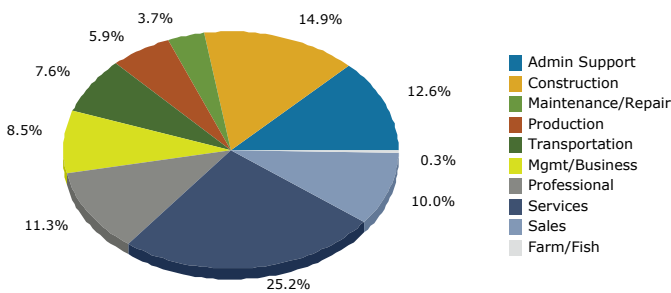

2010 Owner Occupied HUs by Value

2010 Employed 16+ by Occupation

2010 Population by Race

2010 Percent Hispanic Origin: 71.8%

Source: U.S. Bureau of the Census, 2000 Census of Population and Housing. Esri forecasts for 2010 and 2015.