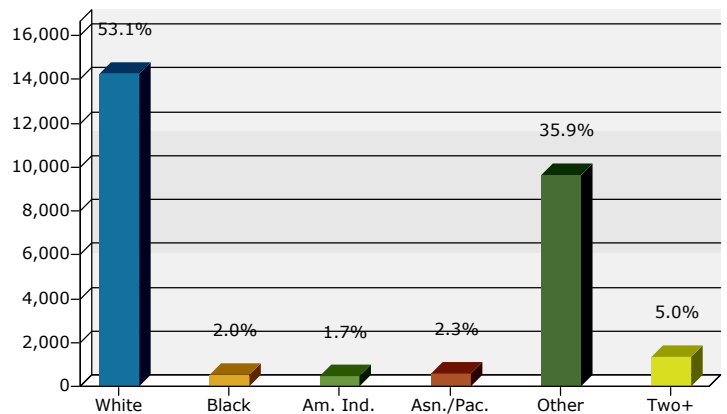

Graphic Profile

4000 W Colfax Ave: 4000 W Colfax Ave, Denver, 80204
 Ring: 1 mile radius

www.businessdecision.info
 Latitude: 39.740287575
 Longitude: -105.0393715

Housholds

2010 Households by Income

2010 Population by Age

2010 Owner Occupied HUs by Value

2010 Employed 16+ by Occupation

2010 Population by Race

2010 Percent Hispanic Origin: 71.8%

Source: U.S. Bureau of the Census, 2000 Census of Population and Housing. Esri forecasts for 2010 and 2015.