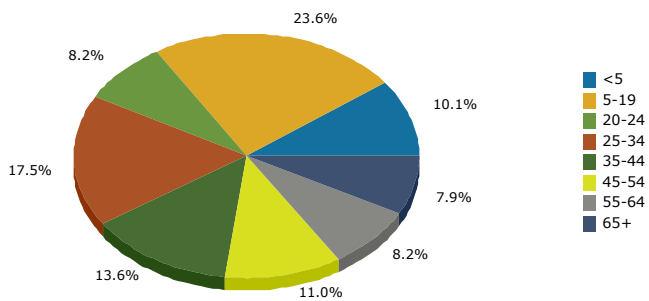

Graphic Profile

4000 W Colfax Ave: 4000 W Colfax Ave, Denver, 80204
 Ring: 1 mile radius

www.businessdecision.info
 Latitude: 39.740287575
 Longitude: -105.0393715

Housholds

2010 Households by Income

2010 Population by Age

2010 Owner Occupied HUs by Value

2010 Employed 16+ by Occupation

2010 Population by Race

2010 Percent Hispanic Origin: 71.8%

Source: U.S. Bureau of the Census, 2000 Census of Population and Housing. Esri forecasts for 2010 and 2015.