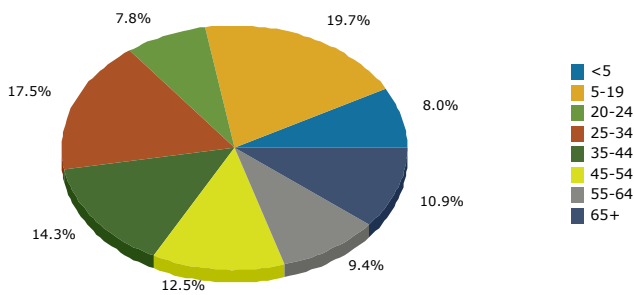

2010 Population by Age

2010 Owner Occupied HUs by Value

2010 Employed 16+ by Occupation

2010 Population by Race

2010 Percent Hispanic Origin: 71.8%

Source: U.S. Bureau of the Census, 2000 Census of Population and Housing. Esri forecasts for 2010 and 2015.

# Graphic Profile

4000 W Colfax Ave: 4000 W Colfax Ave, Denver, 80204  
 Ring: 3 mile radius

www.businessdecision.info  
 Latitude: 39.740287575  
 Longitude: -105.0393715

Housholds

2010 Households by Income

2010 Population by Age

2010 Owner Occupied HUs by Value

2010 Employed 16+ by Occupation

2010 Population by Race

2010 Percent Hispanic Origin: 55.1%

Source: U.S. Bureau of the Census, 2000 Census of Population and Housing. Esri forecasts for 2010 and 2015.