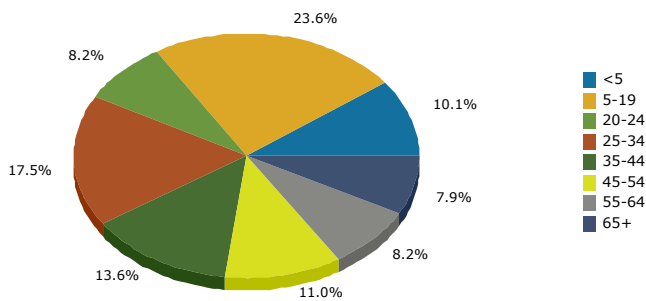

# Graphic Profile

4000 W Colfax Ave: 4000 W Colfax Ave, Denver, 80204  
 Ring: 1 mile radius

www.businessdecision.info  
 Latitude: 39.740287575  
 Longitude: -105.0393715

Housholds

2010 Households by Income

2010 Population by Age

2010 Owner Occupied HUs by Value

2010 Employed 16+ by Occupation

2010 Population by Race

2010 Percent Hispanic Origin: 71.8%

Source: U.S. Bureau of the Census, 2000 Census of Population and Housing. Esri forecasts for 2010 and 2015.