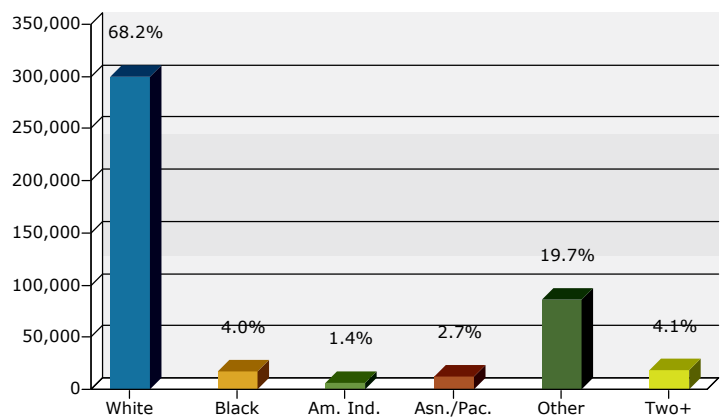

2010 Population by Age

2010 Owner Occupied HUs by Value

2010 Employed 16+ by Occupation

2010 Population by Race

2010 Percent Hispanic Origin: 42.6%

Source: U.S. Bureau of the Census, 2000 Census of Population and Housing. Esri forecasts for 2010 and 2015.