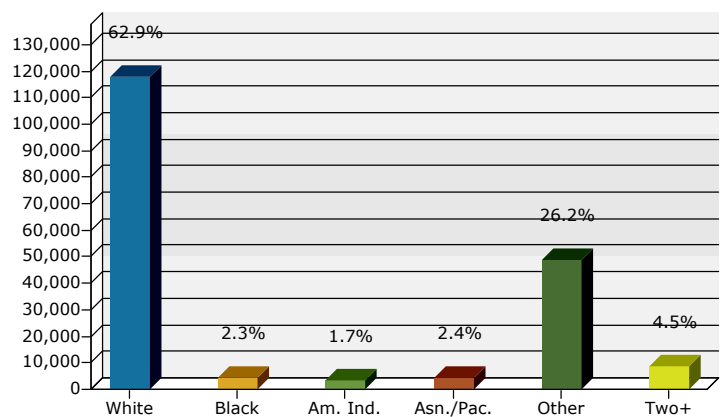

2010 Population by Age

2010 Owner Occupied HUs by Value

2010 Employed 16+ by Occupation

2010 Population by Race

2010 Percent Hispanic Origin: 55.1%

Source: U.S. Bureau of the Census, 2000 Census of Population and Housing. Esri forecasts for 2010 and 2015.