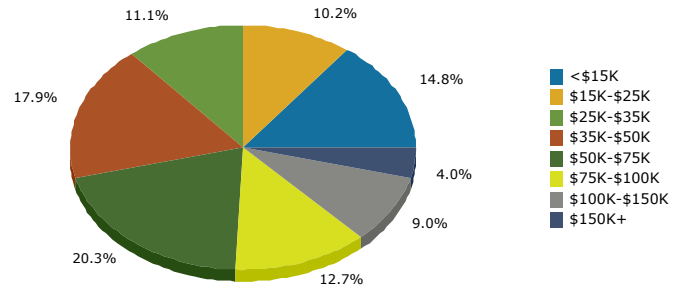

2010 Population by Age

2010 Owner Occupied HUs by Value

2010 Employed 16+ by Occupation

2010 Population by Race

2010 Percent Hispanic Origin: 71.8%

Source: U.S. Bureau of the Census, 2000 Census of Population and Housing. Esri forecasts for 2010 and 2015.

2010 Population by Age

2010 Owner Occupied HUs by Value

2010 Employed 16+ by Occupation

2010 Population by Race

2010 Percent Hispanic Origin: 55.1%

Source: U.S. Bureau of the Census, 2000 Census of Population and Housing. Esri forecasts for 2010 and 2015.