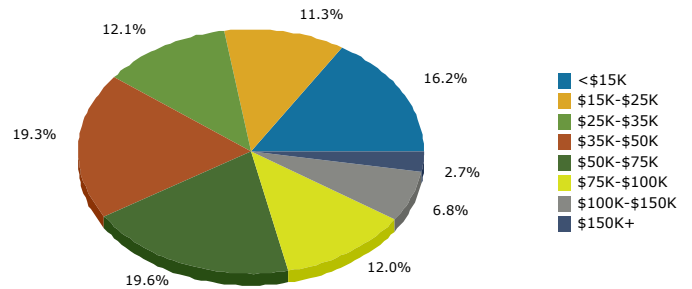

# Graphic Profile

4000 W Colfax Ave: 4000 W Colfax Ave, Denver, 80204  
 Ring: 1 mile radius

www.businessdecision.info  
 Latitude: 39.740287575  
 Longitude: -105.0393715

Housholds

2010 Households by Income

2010 Population by Age

2010 Owner Occupied HUs by Value

2010 Employed 16+ by Occupation

2010 Population by Race

2010 Percent Hispanic Origin: 71.8%

Source: U.S. Bureau of the Census, 2000 Census of Population and Housing. Esri forecasts for 2010 and 2015.