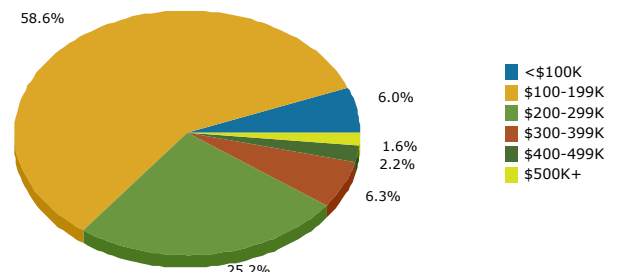

# Graphic Profile

4000 W Colfax Ave: 4000 W Colfax Ave, Denver, 80204  
 Ring: 1 mile radius

www.businessdecision.info  
 Latitude: 39.740287575  
 Longitude: -105.0393715

Housholds

2010 Households by Income

2010 Population by Age

2010 Owner Occupied HUs by Value

2010 Employed 16+ by Occupation

2010 Population by Race

2010 Percent Hispanic Origin: 71.8%

Source: U.S. Bureau of the Census, 2000 Census of Population and Housing. Esri forecasts for 2010 and 2015.