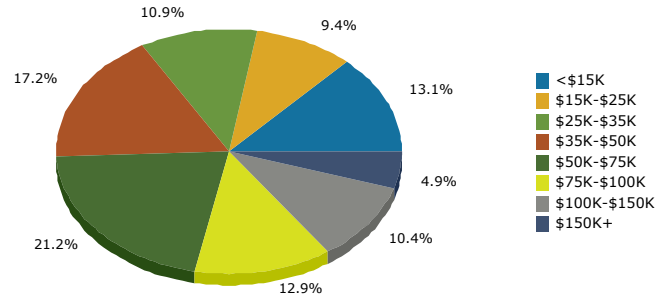

2010 Population by Age

2010 Owner Occupied HUs by Value

2010 Employed 16+ by Occupation

2010 Population by Race

2010 Percent Hispanic Origin: 55.1%

Source: U.S. Bureau of the Census, 2000 Census of Population and Housing. Esri forecasts for 2010 and 2015.

# Graphic Profile

4000 W Colfax Ave: 4000 W Colfax Ave, Denver, 80204  
 Ring: 5 mile radius

www.businessdecision.info  
 Latitude: 39.740287575  
 Longitude: -105.0393715

Housholds

2010 Households by Income

2010 Population by Age

2010 Owner Occupied HUs by Value

2010 Employed 16+ by Occupation

2010 Population by Race

2010 Percent Hispanic Origin: 42.6%

Source: U.S. Bureau of the Census, 2000 Census of Population and Housing. Esri forecasts for 2010 and 2015.