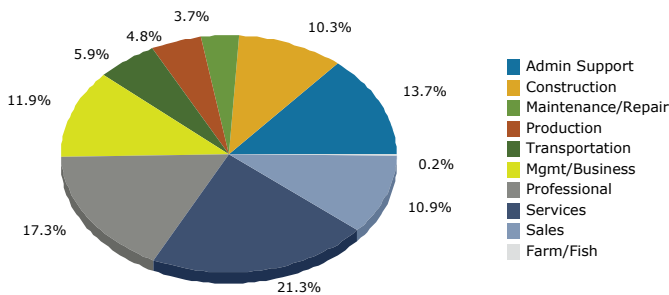

2010 Population by Age

2010 Owner Occupied HUs by Value

2010 Employed 16+ by Occupation

2010 Population by Race

2010 Percent Hispanic Origin: 55.1%

Source: U.S. Bureau of the Census, 2000 Census of Population and Housing. Esri forecasts for 2010 and 2015.