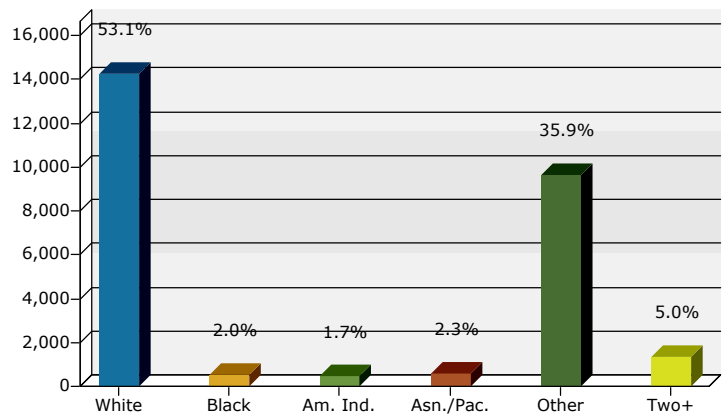

2010 Population by Age

2010 Owner Occupied HUs by Value

2010 Employed 16+ by Occupation

2010 Population by Race

2010 Percent Hispanic Origin: 71.8%

Source: U.S. Bureau of the Census, 2000 Census of Population and Housing. Esri forecasts for 2010 and 2015.