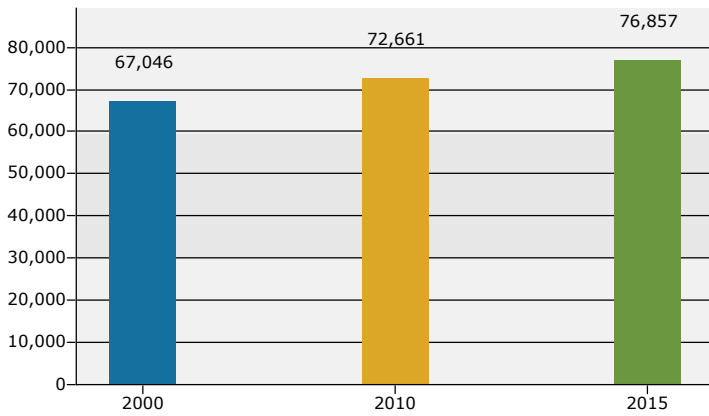

2010 Population by Age

2010 Owner Occupied HUs by Value

2010 Employed 16+ by Occupation

2010 Population by Race

2010 Percent Hispanic Origin: 71.8%

Source: U.S. Bureau of the Census, 2000 Census of Population and Housing. Esri forecasts for 2010 and 2015.

# Graphic Profile

4000 W Colfax Ave: 4000 W Colfax Ave, Denver, 80204  
 Ring: 3 mile radius

www.businessdecision.info  
 Latitude: 39.740287575  
 Longitude: -105.0393715

Housholds

2010 Households by Income