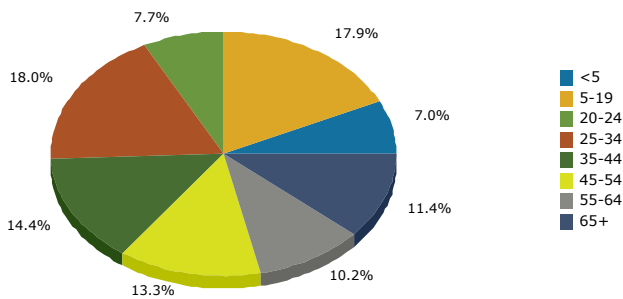

2010 Population by Age

2010 Owner Occupied HUs by Value

2010 Employed 16+ by Occupation

2010 Population by Race

2010 Percent Hispanic Origin: 55.1%

Source: U.S. Bureau of the Census, 2000 Census of Population and Housing. Esri forecasts for 2010 and 2015.

# Graphic Profile

4000 W Colfax Ave: 4000 W Colfax Ave, Denver, 80204  
 Ring: 5 mile radius

www.businessdecision.info  
 Latitude: 39.740287575  
 Longitude: -105.0393715

Housholds

2010 Households by Income

2010 Population by Age

2010 Owner Occupied HUs by Value

2010 Employed 16+ by Occupation

2010 Population by Race

2010 Percent Hispanic Origin: 42.6%

Source: U.S. Bureau of the Census, 2000 Census of Population and Housing. Esri forecasts for 2010 and 2015.