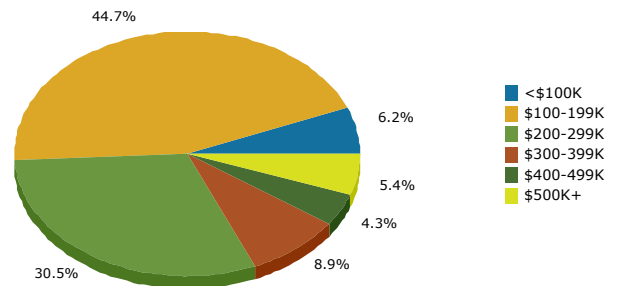

2010 Population by Age

2010 Owner Occupied HUs by Value

2010 Employed 16+ by Occupation

2010 Population by Race

2010 Percent Hispanic Origin: 55.1%

Source: U.S. Bureau of the Census, 2000 Census of Population and Housing. Esri forecasts for 2010 and 2015.

# Graphic Profile

4000 W Colfax Ave: 4000 W Colfax Ave, Denver, 80204  
 Ring: 5 mile radius

www.businessdecision.info  
 Latitude: 39.740287575  
 Longitude: -105.0393715

Housholds

2010 Households by Income

2010 Population by Age

2010 Owner Occupied HUs by Value

2010 Employed 16+ by Occupation

2010 Population by Race

2010 Percent Hispanic Origin: 42.6%

Source: U.S. Bureau of the Census, 2000 Census of Population and Housing. Esri forecasts for 2010 and 2015.