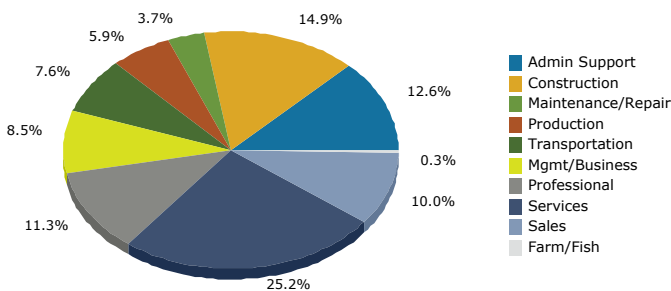

2010 Population by Age

2010 Owner Occupied HUs by Value

2010 Employed 16+ by Occupation

2010 Population by Race

2010 Percent Hispanic Origin: 71.8%

Source: U.S. Bureau of the Census, 2000 Census of Population and Housing. Esri forecasts for 2010 and 2015.