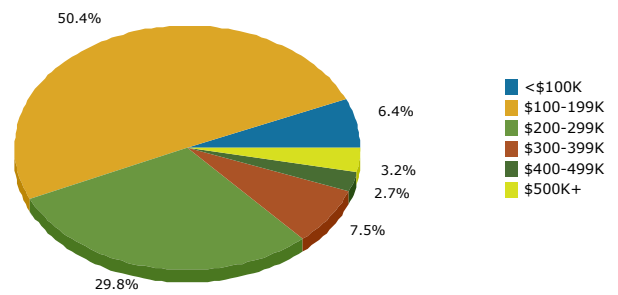

2010 Population by Age

2010 Owner Occupied HUs by Value

2010 Employed 16+ by Occupation

2010 Population by Race

2010 Percent Hispanic Origin: 71.8%

Source: U.S. Bureau of the Census, 2000 Census of Population and Housing. Esri forecasts for 2010 and 2015.

# Graphic Profile

4000 W Colfax Ave: 4000 W Colfax Ave, Denver, 80204  
 Ring: 3 mile radius

www.businessdecision.info  
 Latitude: 39.740287575  
 Longitude: -105.0393715

Housholds

2010 Households by Income

2010 Population by Age

2010 Owner Occupied HUs by Value

2010 Employed 16+ by Occupation

2010 Population by Race

2010 Percent Hispanic Origin: 55.1%

Source: U.S. Bureau of the Census, 2000 Census of Population and Housing. Esri forecasts for 2010 and 2015.