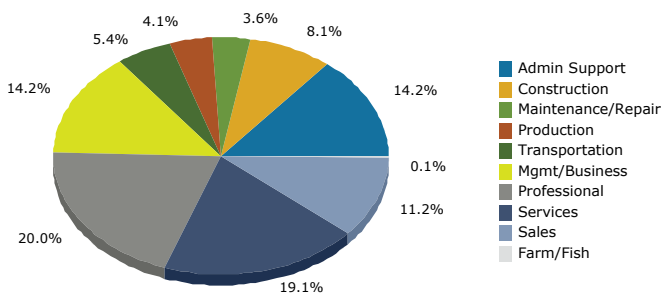

2010 Population by Age

2010 Owner Occupied HUs by Value

2010 Employed 16+ by Occupation

2010 Population by Race

2010 Percent Hispanic Origin: 55.1%

Source: U.S. Bureau of the Census, 2000 Census of Population and Housing. Esri forecasts for 2010 and 2015.

2010 Population by Age

2010 Owner Occupied HUs by Value

2010 Employed 16+ by Occupation

2010 Population by Race

2010 Percent Hispanic Origin: 42.6%

Source: U.S. Bureau of the Census, 2000 Census of Population and Housing. Esri forecasts for 2010 and 2015.