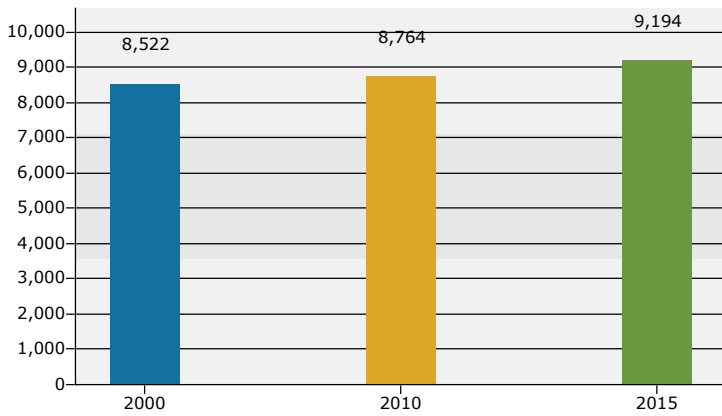

# Graphic Profile

4000 W Colfax Ave: 4000 W Colfax Ave, Denver, 80204  
 Ring: 1 mile radius

www.businessdecision.info  
 Latitude: 39.740287575  
 Longitude: -105.0393715

Housholds

2010 Households by Income

2010 Population by Age

2010 Owner Occupied HUs by Value

2010 Employed 16+ by Occupation

2010 Population by Race

2010 Percent Hispanic Origin: 71.8%

Source: U.S. Bureau of the Census, 2000 Census of Population and Housing. Esri forecasts for 2010 and 2015.