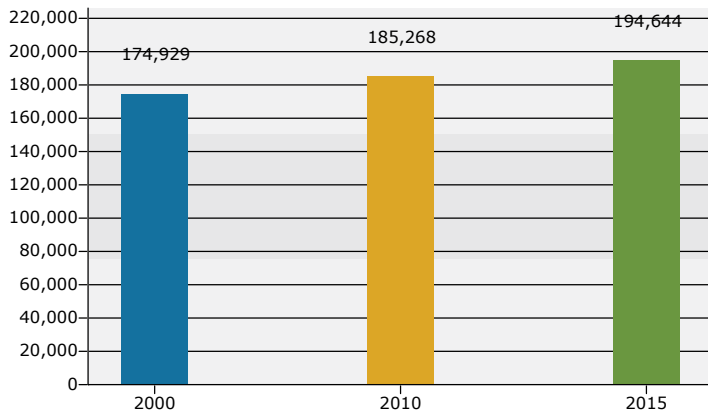

2010 Population by Age

Graphic Profile

4000 W Colfax Ave: 4000 W Colfax Ave, Denver, 80204
Ring: 5 mile radius

www.businessdecision.info
Latitude: 39.740287575
Longitude: -105.0393715

Housholds